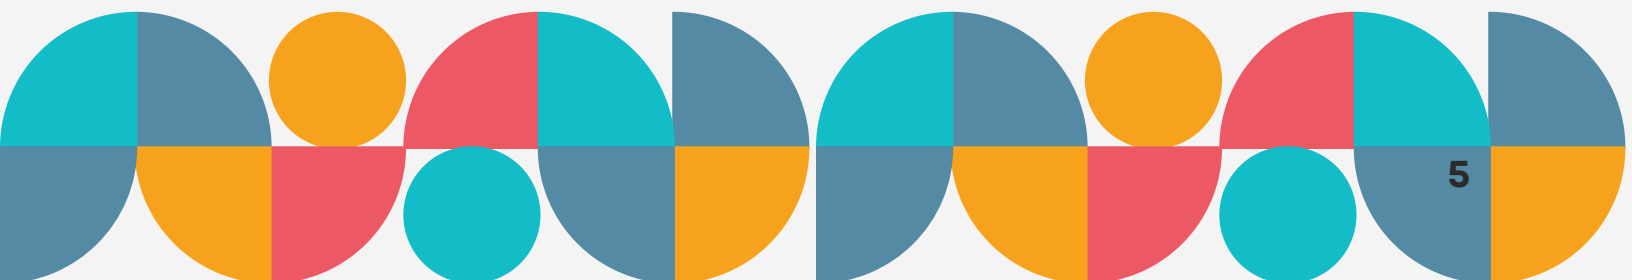

May 7th: List of Drop-off Locations

“This year, we’re partnering with Music Go Round, Musicologie, Music Royale, School of Rock, Shadowbox Live, WCBE, and more to provide several drop-off points around the city. Scroll to find out the closest collection location to donate your old or unused instruments for the drive!

Starting in only three days, Gift of Music will benefit students from Columbus City Schools, after-school programs, and other affiliate non-profits. Visit giftofmusic.info to learn more!”