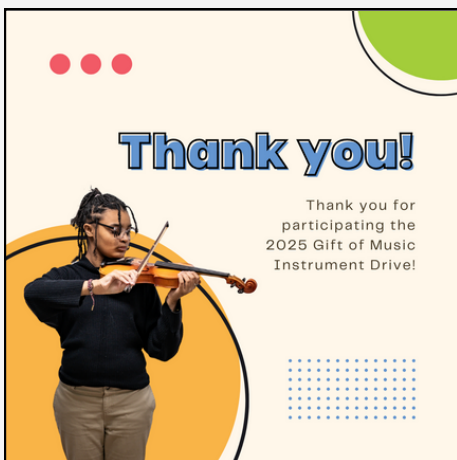

May 18th: Thank You!

“To our donors, drop-off locations, marketing partners, staff, and volunteers: thank you to all who participated in the drive this year. We could not have done it without you!

We can’t wait to see these instruments in the hands of Columbus youth. If you would like to donate or be involved next year, email admin@musiccolumbus.com.”